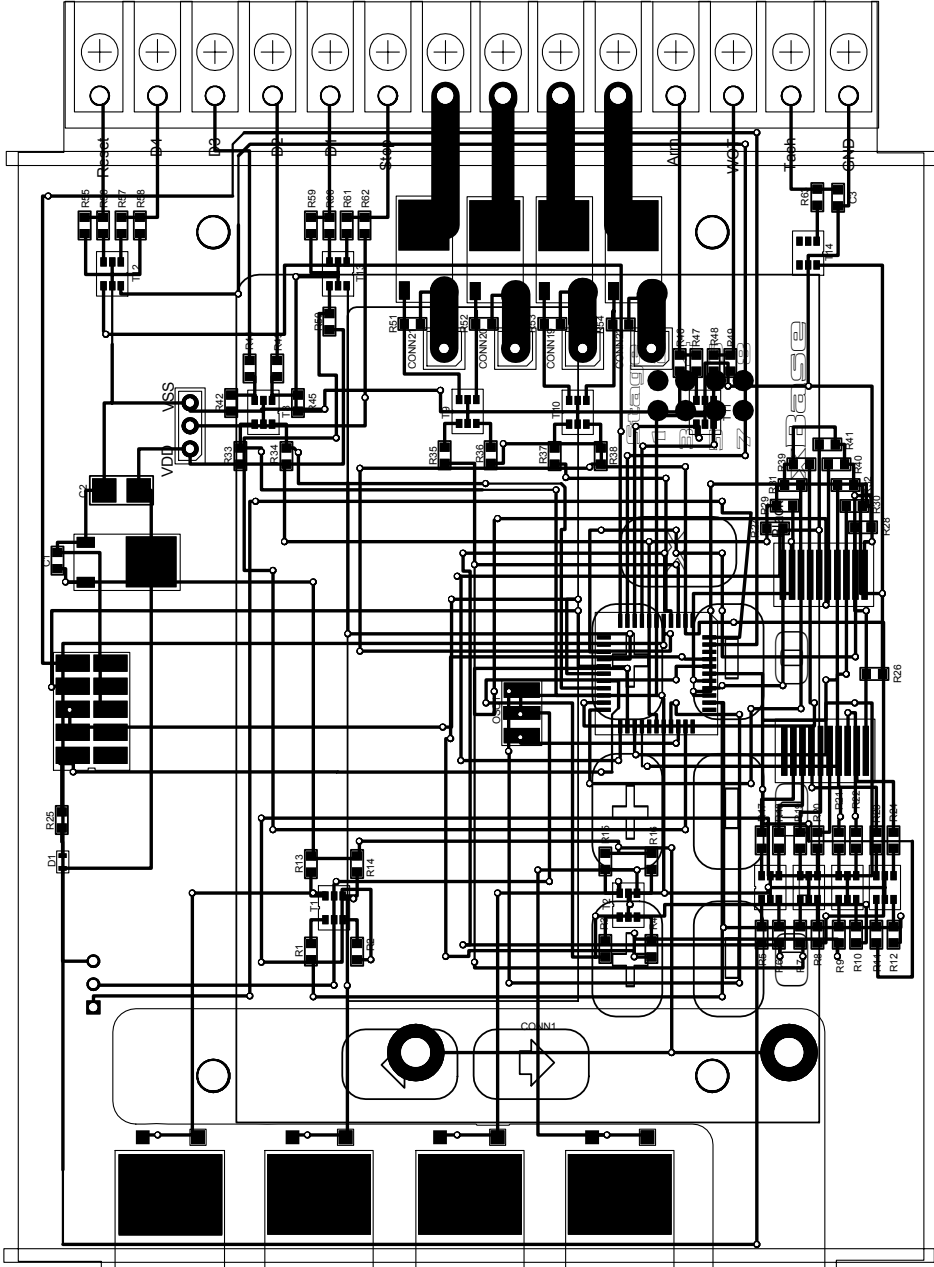

Stage 1

Stage 2

Stage 3

Stage 4

Battery

Reset  
 Digital 4  
 Digital 3  
 Digital 2  
 Digital 1  
 Shift Over Ride  
 Stage 8  
 Stage 7  
 Stage 6  
 Stage 5  
 On/Off  
 Start  
 Tach  
 GND